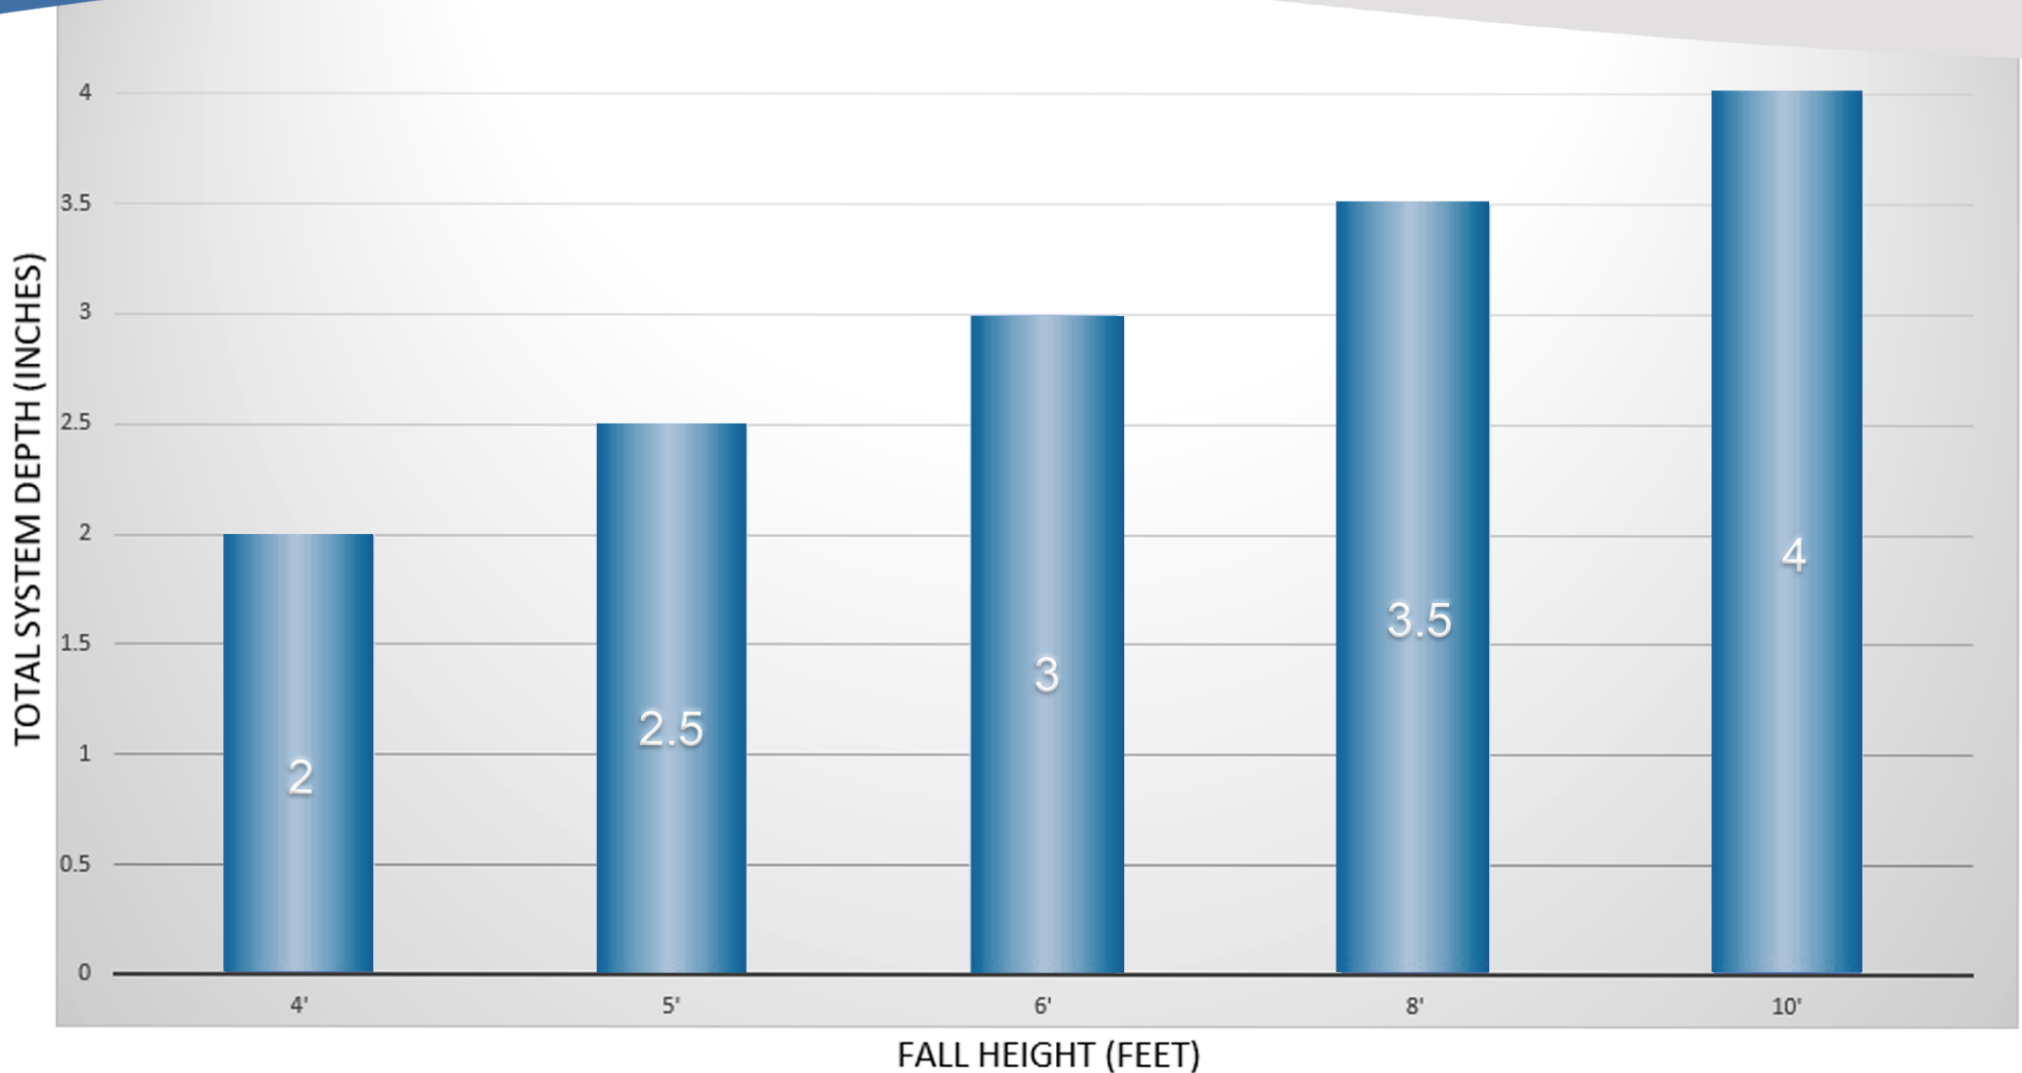

ULTRAFLEX FALL HEIGHT CHART

CHART REPRESENTS THE TOTAL (CUSHION & TPV WEAR COURSE) SYSTEM DEPTH

EXAMPLE: 2.0" SYSTEM CONSISTS OF 1.5" CUSHION LAYER AND 1/2" TPV WEAR COURSE