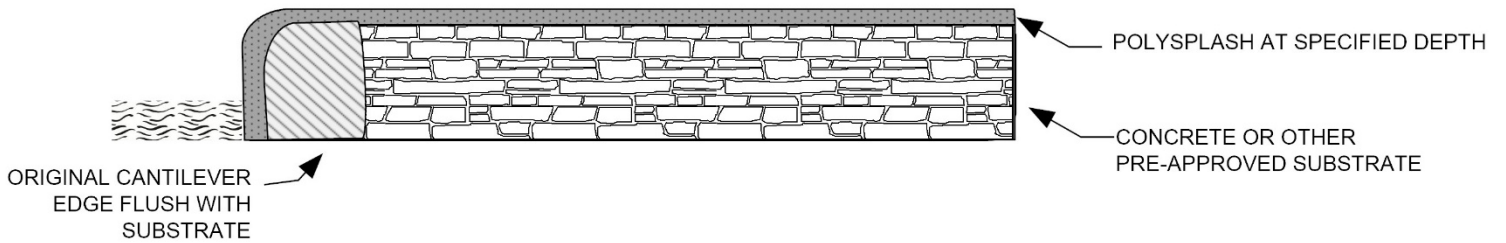

# PolySplash OVER CANTILEVER EDGE

**ARIZONA**  
Lic #288687 & 283192  
602.954.0000

**CALIFORNIA**  
Lic #1003439  
916.474.5431

**NEVADA**  
Lic #0076764 & 0077757  
702.303.8701