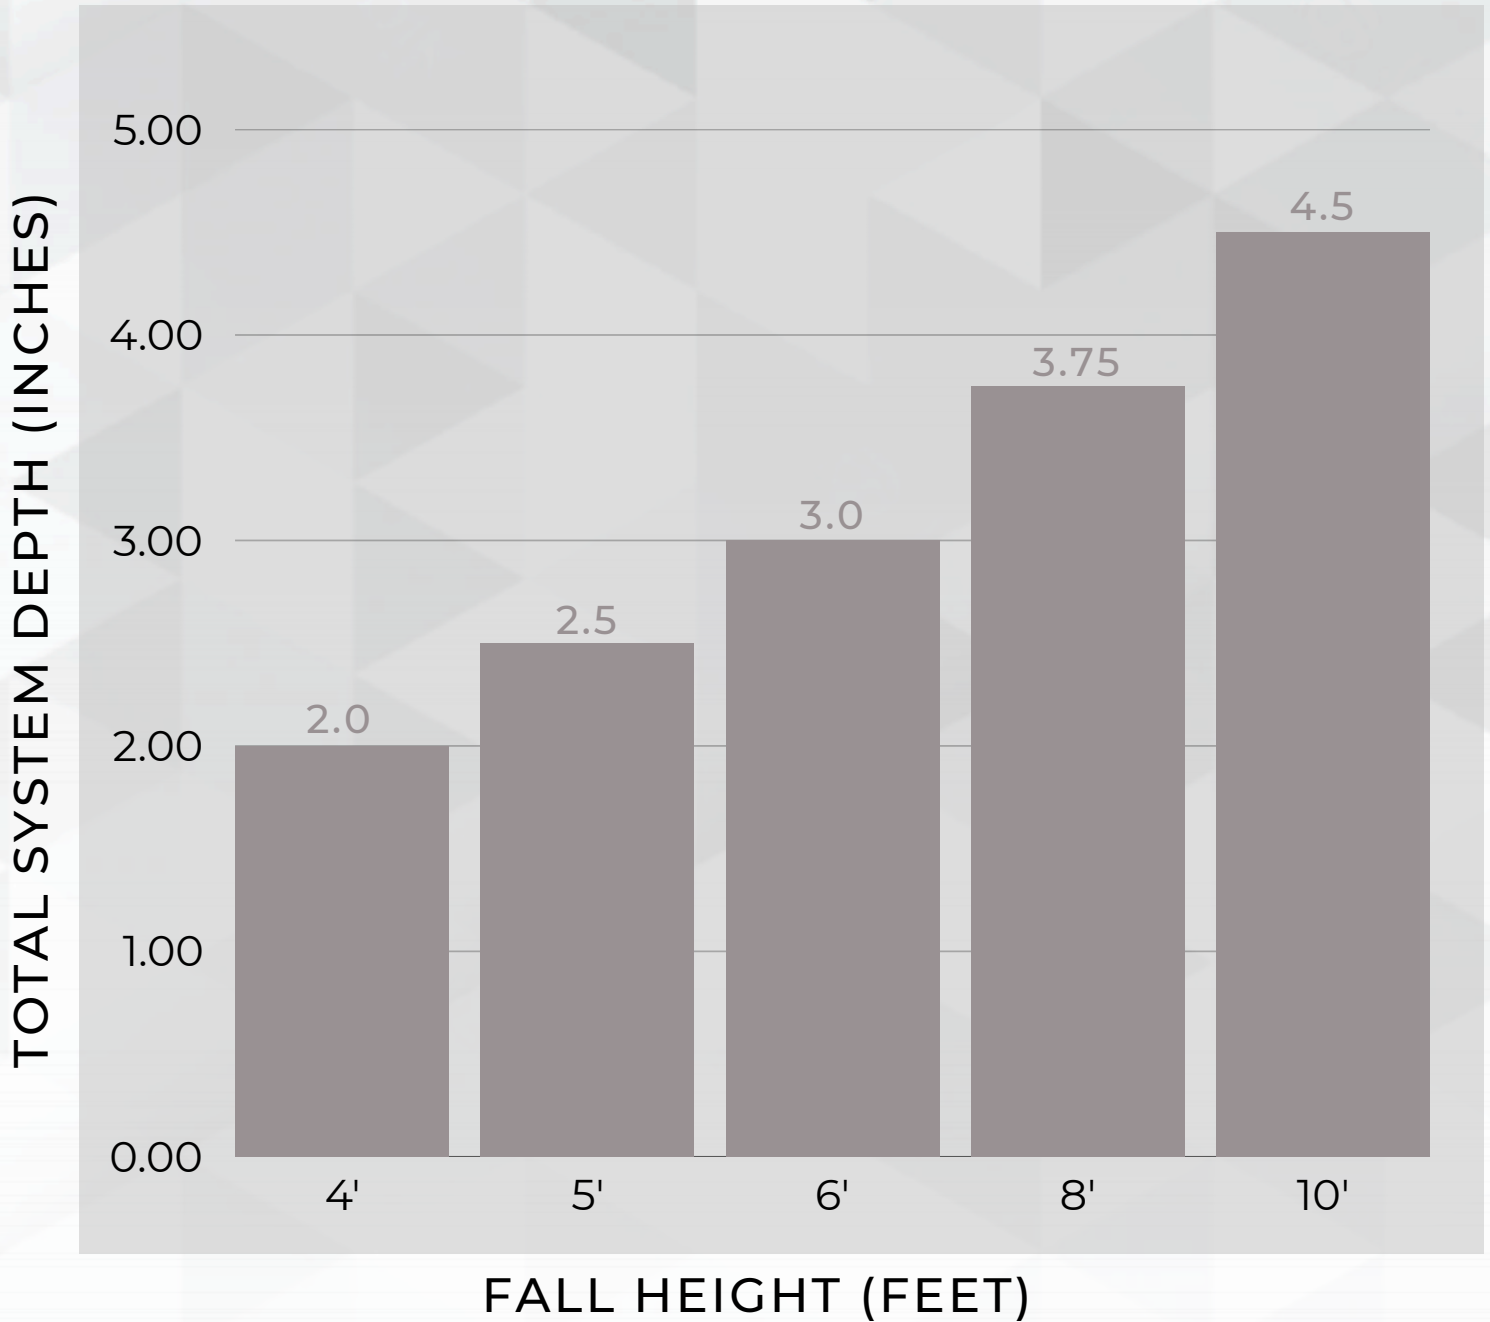

FlexBond

FALL HEIGHT CHART

CHART REPRESENTS THE TOTAL (SBR CUSHION & TPV WEAR COURSE) SYSTEM DEPTH