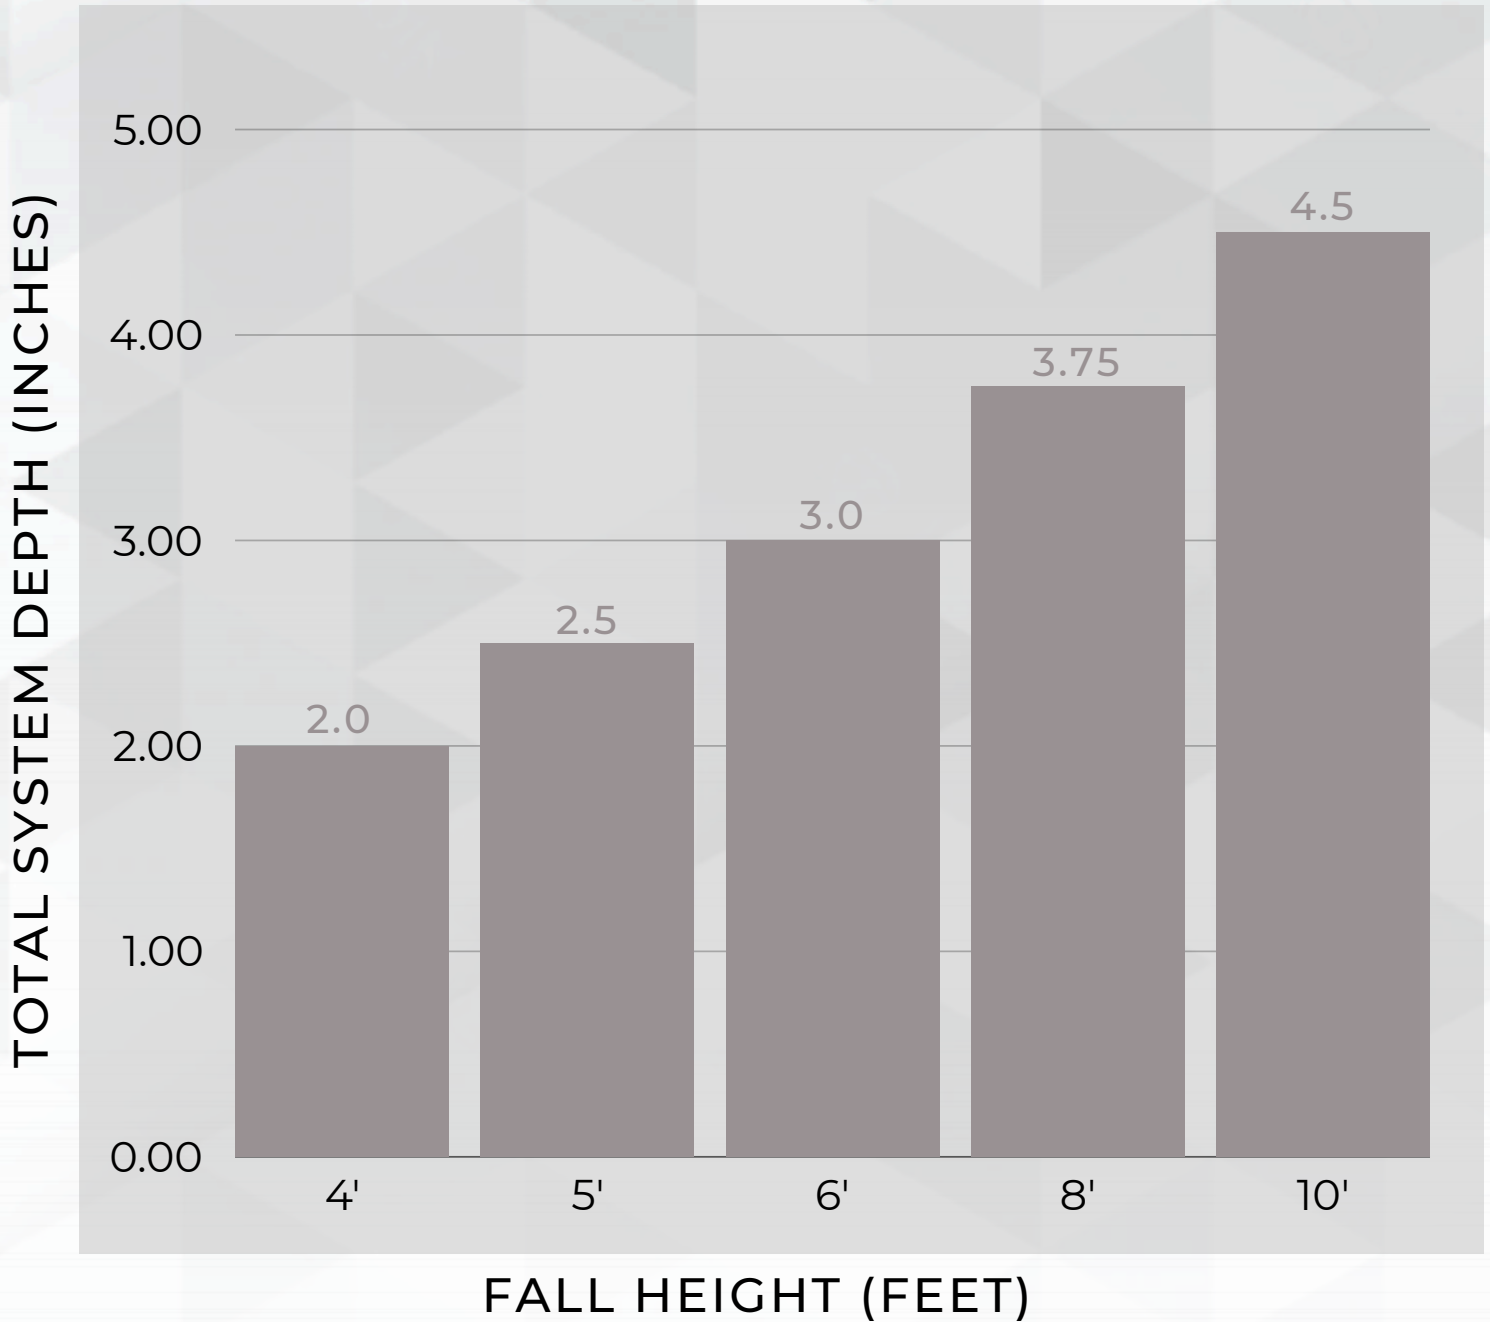

## FALL HEIGHT CHART

CHART REPRESENTS THE TOTAL (SBR CUSHION & TPV WEAR COURSE) SYSTEM DEPTH