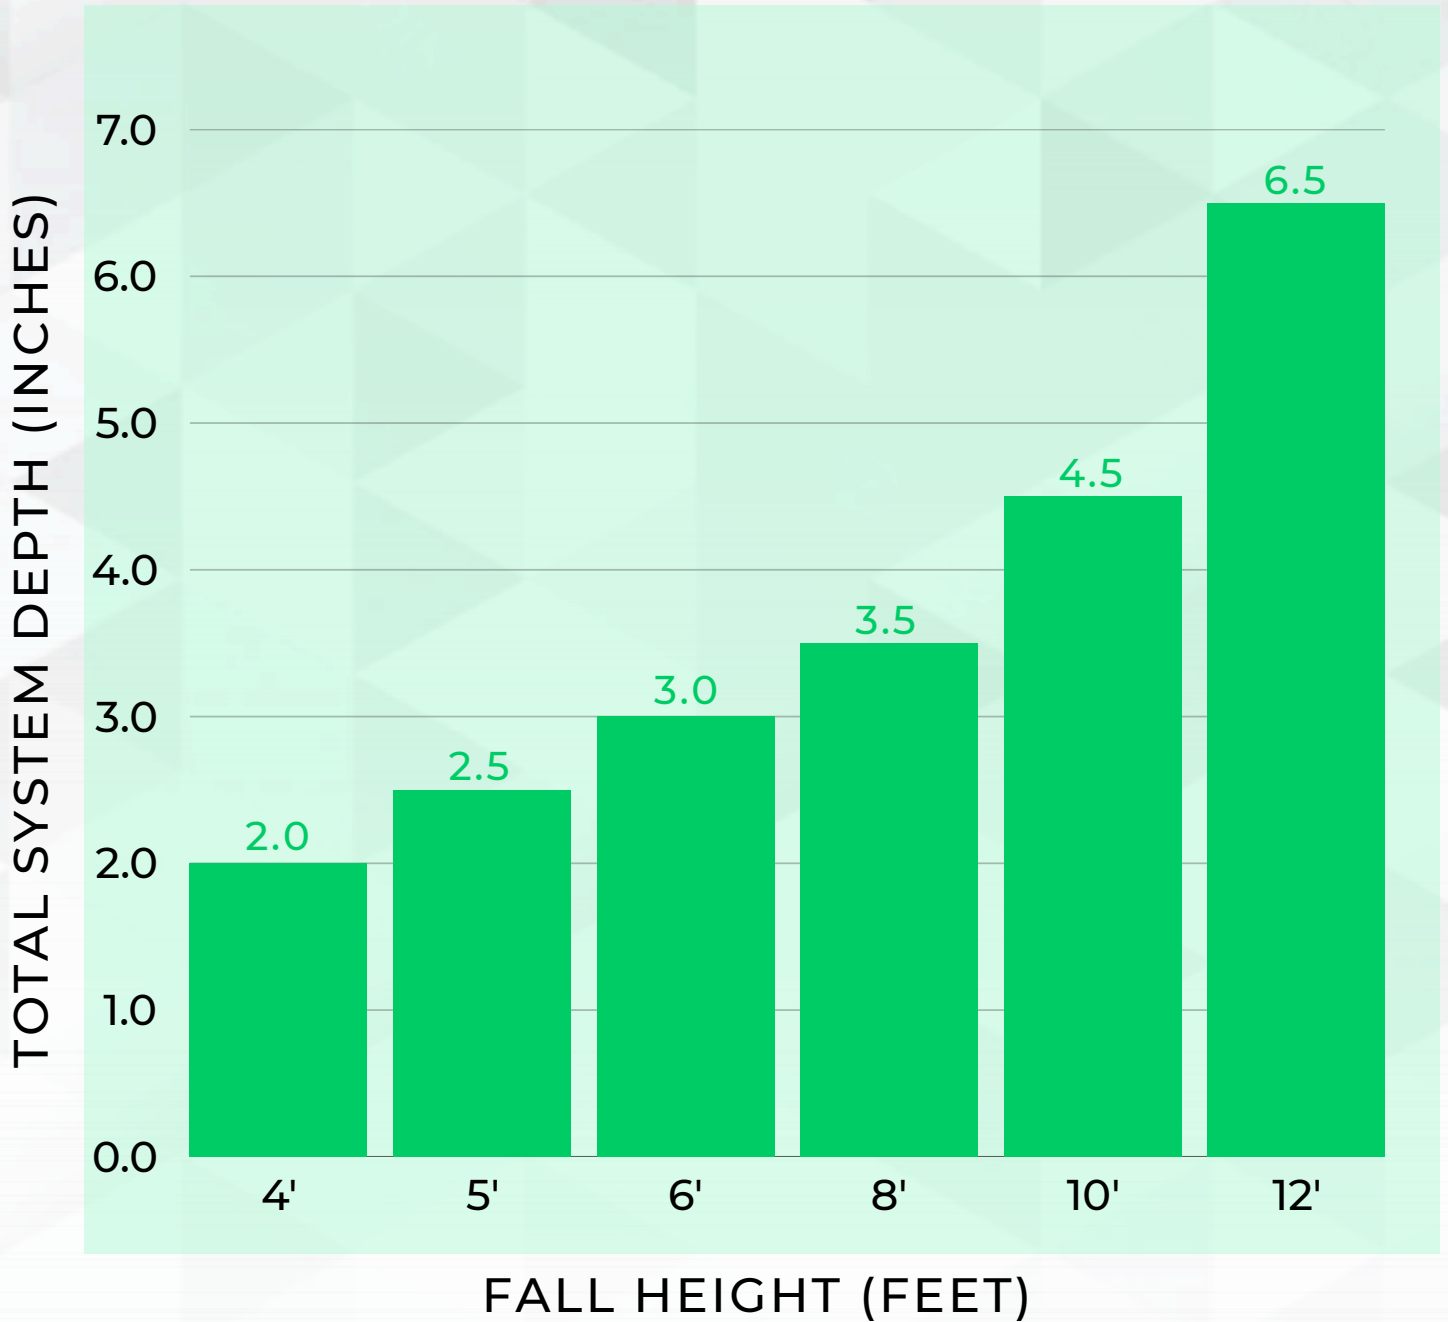

FlexGrass

FALL HEIGHT CHART

CHART REPRESENTS THE TOTAL (SBR CUSHION & TURF LAYER) SYSTEM DEPTH